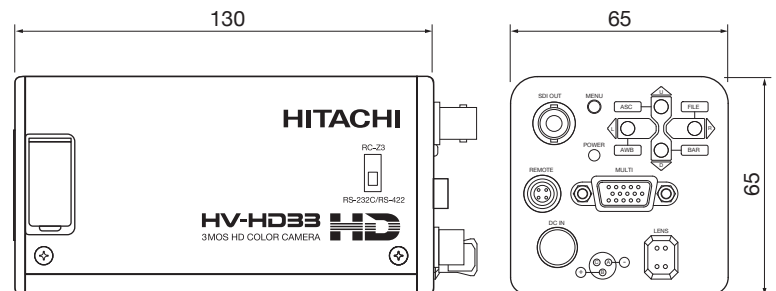

■ External dimensions

⚠ CAUTION : To ensure safe operation, please read the instruction manual before using this product.

These Specifications are subject to change without notice.

Hitachi Kokusai Electric Inc.

Head Office : 14-1, Sotokanda 4-choume, Chiyoda-ku, Tokyo 101-8980, Japan
Phone : +81(0)3-6734-9432, Fax : +81(0)3-5209-5942
URL : <http://www.hitachi-kokusai.co.jp/>

Hitachi Kokusai Electric (Shanghai) Co., Ltd.

Beijing Branch : Room 1415, Beijing Fortune Building, 5 Dong San Huan Bei-Lu, Chao Yang District, Beijing
Phone : +86(0) 10-6590-8755/8756, Fax : +86(0) 10-6590-8757

Hitachi Kokusai Electric America, Ltd. URL : <http://hitachikokusai.us>

Headquarters and: 150 Crossways Park Drive, Woodbury, New York 11797, U.S.A.

Northeast Office : Phone : (+1)516-921-7200, Fax : (+1)516-496-3718

West Office : 11258 Monarch, Unite Garden Grove, CA 92841, U.S.A.
Phone : (+1)310-328-6116, Fax : (+1)310-328-6252

Midwest Sales : Phone : (+1)330-334-4115, Fax : (+1)516-496-3718
Service : (+1)989-345-5379

South Sales : Phone : (+1)850-934-1234
Service : (+1)256-774-3777

Parts Center : Phone : (+1)516-682-4435, Fax : (+1)516-921-0993

Latin Sales : Phone : (+1)516-682-4420, Fax : (+1)516-496-3718

Hitachi Kokusai Electric Canada, Ltd. URL : <http://hitachikokusai.ca>

Head Office : 1 Select Avenue Unit#11 Scarborough, Ontario M1V5J3, Canada
Phone : (+1)416-299-5900, Fax : (+1)416-299-0450

Eastern Office : 5795 Chemin St. Francois St. Laurent, Quebec H4S 1B6, Canada
Phone : (+1)514-332-6687, Fax : (+1)514-335-1664

Hitachi Kokusai Electric Europe GmbH URL : <http://www.hitachi-keu.com>

Sales and Engineering : Siemensstr. 9, D-63263 Neu-Isenburg, Germany
+49(0) 6102-8332-0, Fax : +49(0) 6102-202616

Frankfurt office